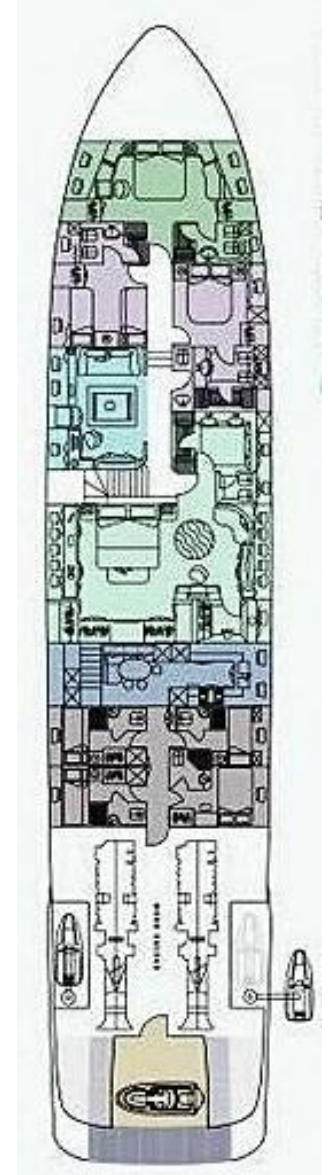

Length: 40 meters 131 feet

Beam: 7,76 meters 25'6 feet

Number of Crew: 6

Built: 2005 - **Refit :** 2017

Builder: Mangusta (Overmarine)

Engines: 2xMTU 16V 4000 M90 -
3.645 Hp each one

Cruising speed: 25 knots

Number of Cabins: 4 + 1

1Master, 1VIP, 1Double, 1Twin pullman &
lower deck salon convertible to double

Guests: 12 / day - 11/ night

SPECIFICATIONS & ACCOMMODATIONS