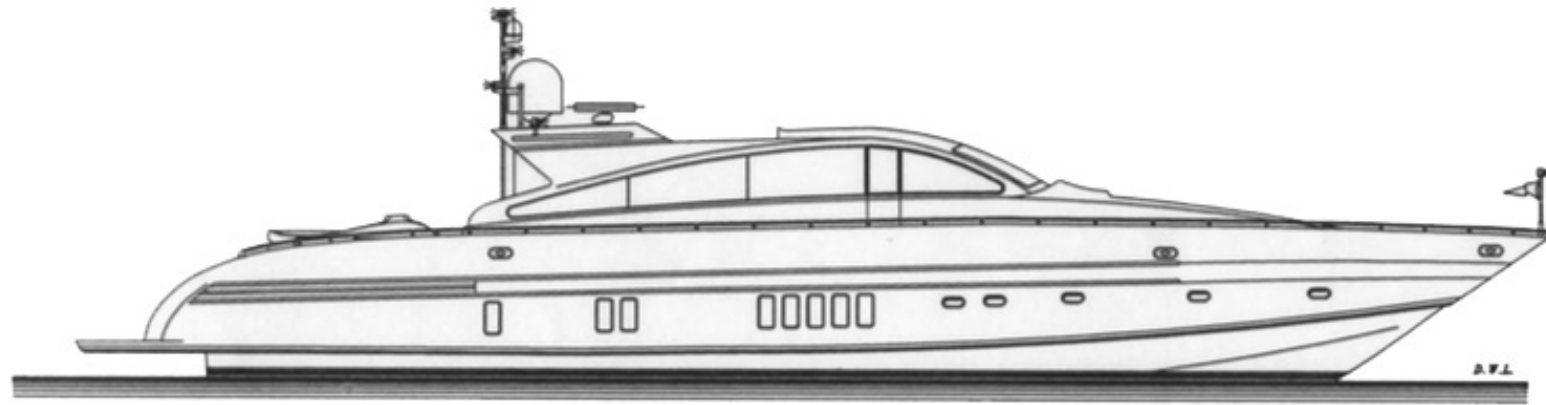

LEOPARD27

Main deck