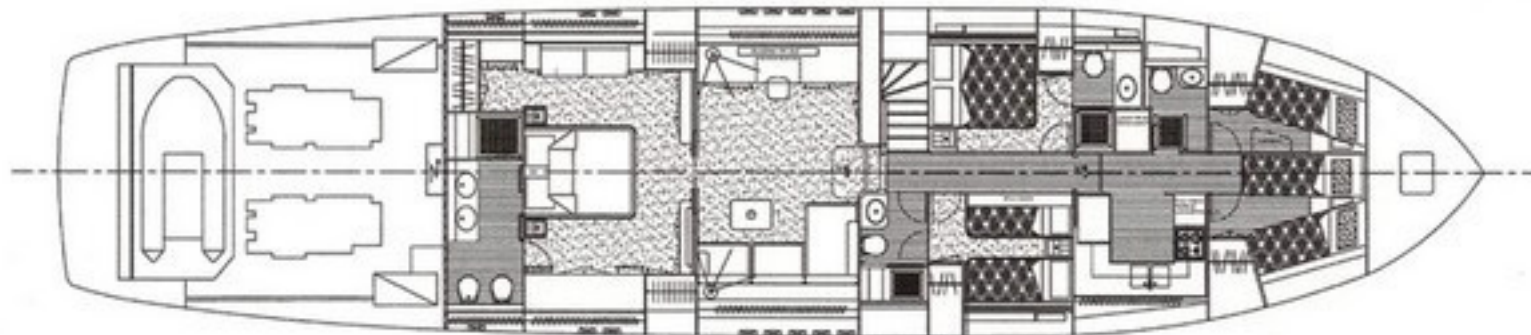

# LEOPARD27

Main deck

Down floor

**July and August**

**€9,000**  
per day

**June and September**

**€8,000**  
per day

**Rest of the year**