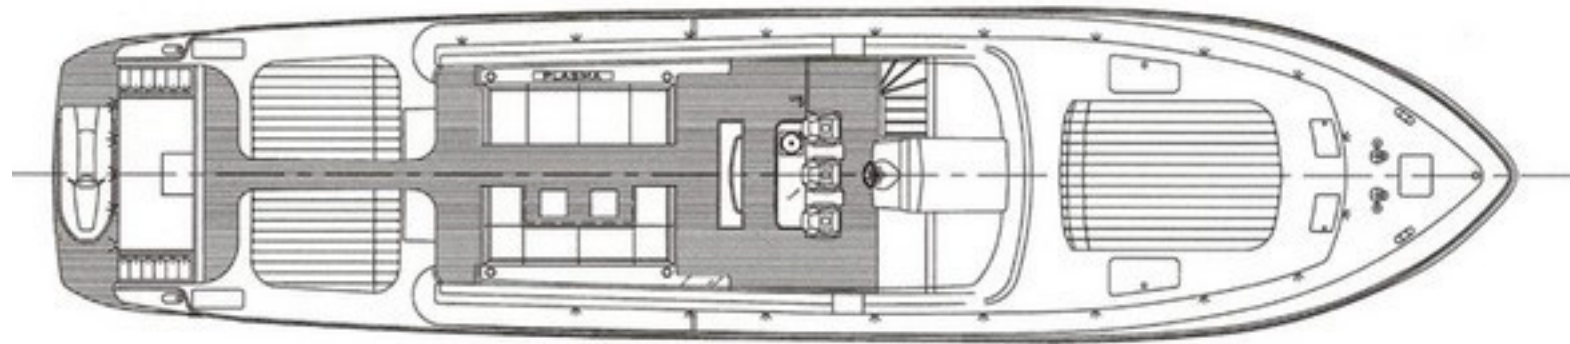

LEOPARD27

Main deck